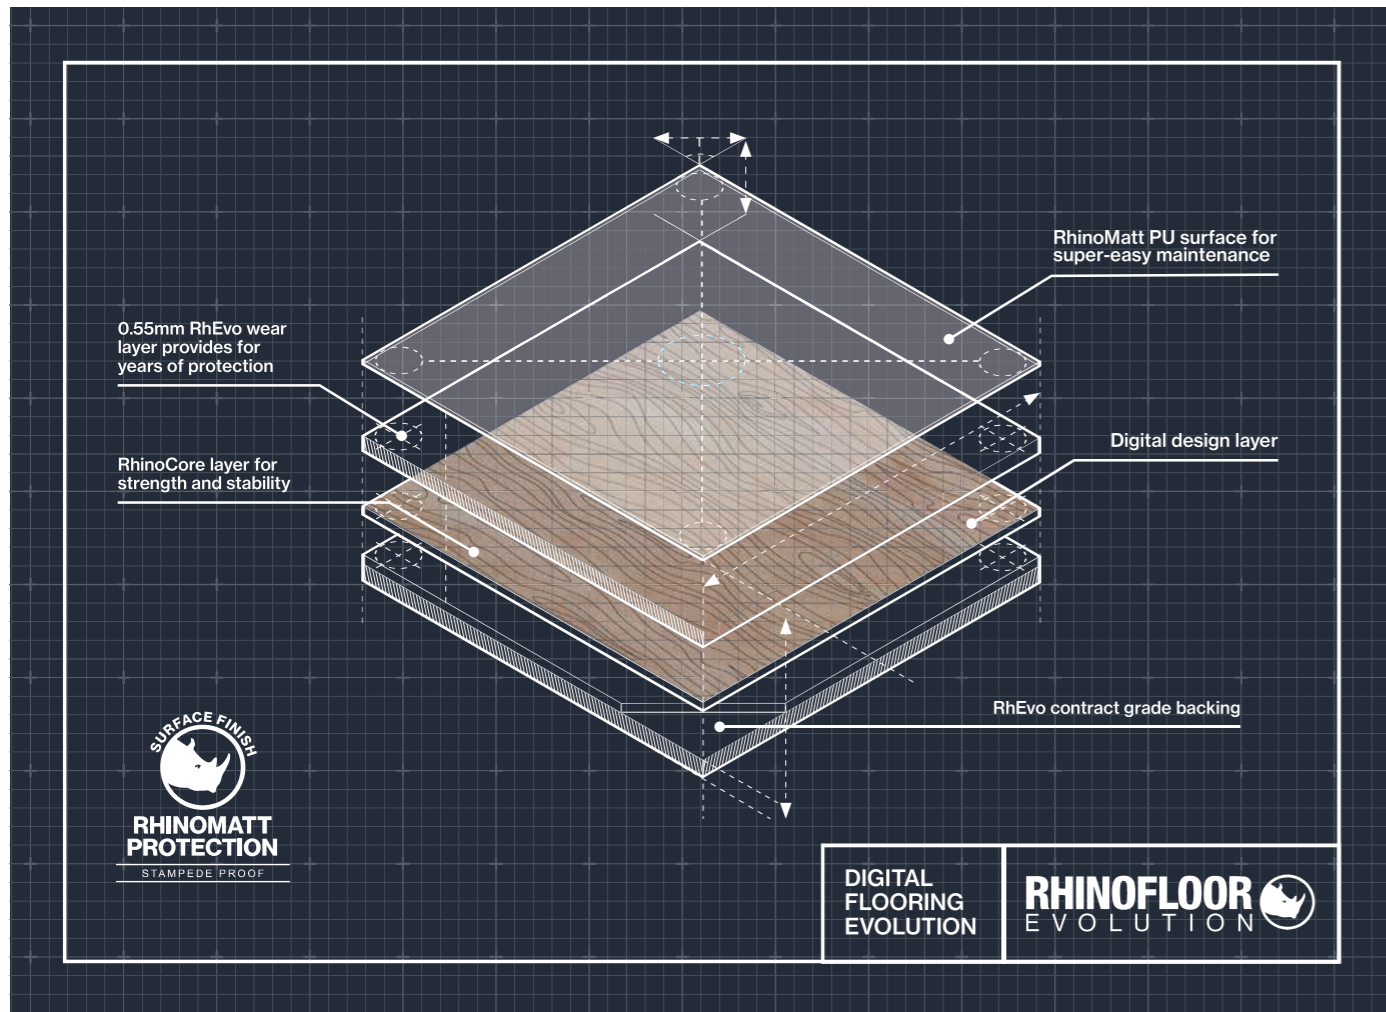

Stampede proof

When you create something beautiful, you want to protect it.

The Super-Natural Beauty of Rhinofloor Evolution is safeguarded by our outstanding RhinoMatt protective surface. Not only super-matt like the natural materials we replicate, RhinoMatt is also more stain and scratch resistant than ever before.

Designed especially to cope with the rigours of family life, RhinoMatt ensures your floor is always as easy to clean as possible. And, whilst it perhaps would not quite withstand a stampede of rhinos, we understand that sometimes life at home can throw down some pretty tough challenges.

SUPER-NATURAL BEAUTY