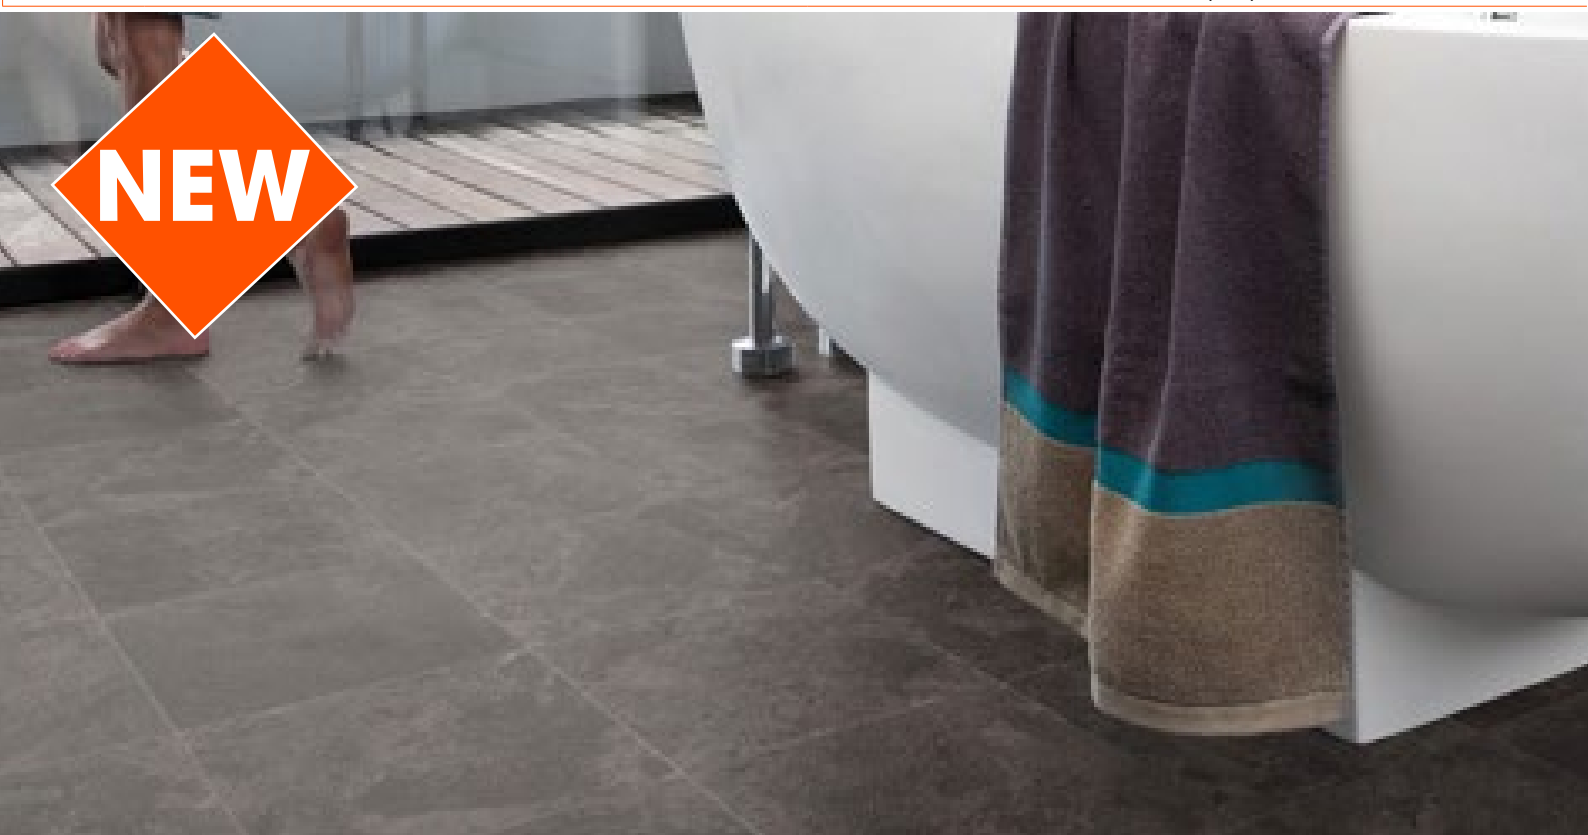

Furlong Flooring®
First choice flooring for every room

GRIPTEX PRODUCT SPECIFICATION

PRODUCT INFORMATION	PRODUCT SPECIFICATION
Type	Vinyl
Backing	Felt
Widths	2m/3m/4m
No. of Patterns	18
Thickness	2.9mm
Wear Layer	0.35mm
Surface Treatment	GRIP'X
Total Weight	2000gm²
Guarantee	12 Years
Slip Resistant	R10
European Class EN ISO 10874	23-31
Standard Roll length	25m
Total Weight	2000g/m²
Acoustic Insulation	16 dB
Suitable for underfloor heating EN 12524	Yes
Inflammability	Cfl-S1
TOG Rating	0.2
Thermal Conductivity	0,25 W / mK
Resistance to household chemicals	Very good
1m²	Recycled technical fibre backing made up of plastic bottles. 100% recyclable, looselay technology reducing the need for adhesive and minimal sub-floor preparation.

NEW