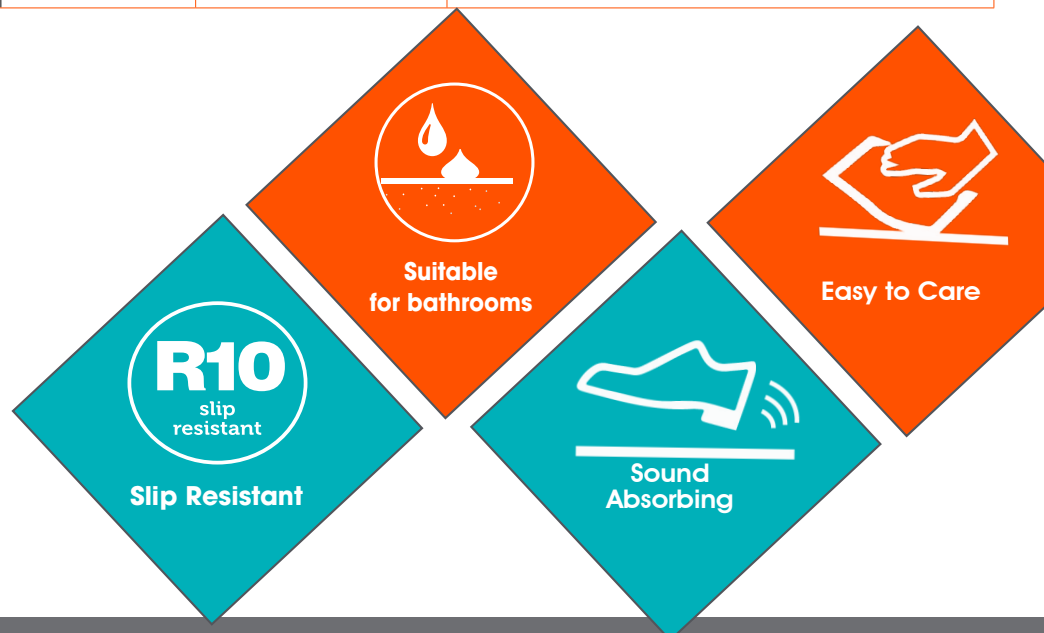

GRIPTEX PRODUCT SPECIFICATION

COLOURS	FORMAT	COLOUR ID	Pattern repeat	Plank/Tile size
HUDSON GREY	Planks	2258	133.3 x 100	100 x 100
SAVANNAH MEDIUM	Planks	2264	100 x 100	133.3 x 20
OPERA MEDIUM	Planks	2256	100 x 100	133 x 20
EMPIRE GREY	Planks	2266	133.3 x 100	133 x 20
SAVANNAH CLEAR	Planks	2265	100 x 100	50 x 12.5
SAVANNAH SAND	Planks	2263	100 x 100	50 x 12.5
CAJOU SUN	Planks	1237	100 x 100	100 x 16.6
CAJOU NUT	Planks	1104	100 x 100	100 x 16.6
LUX BROWN	Planks	2262	133.3 x 200	100 x 16.6
EMPIRE DARK BROWN	Planks	2260	133.3 x 100	133.3 x 20
CHENE MEDIUM	Planks	0405	100 x 100	35-31.5-33.5 x 6.2
SHADE DARK GREY	Tiles	2261	100 x 100	NA
SHADE MEDIUM GREY	Tiles	2259	100 x 100	NA
SHADE LIGHT	Tiles	2257	100 x 100	NA
VERONE LIGHT GREY	Tiles	1284	100 x 100	50 x 33
VERONE GREY	Tiles	0836	100 x 100	50 x 33
OFFSET BEIGE	Tiles	0873	100 x 100	16 x 16, 8 x 8, 33 x 33, 33 x 16
OXYD ANTHRACITE	Tiles	1205	100 x 100	50 x 30, 30 x 30, 20 x 30, 20 x 50, 20 x 20
CASSIOPEE GRASS	Tiles	0447	50 x 50	13.5 x 13.5
ARDOISE BLACK	Tiles	0496	100 x 100	33.3 x 33.3

DARTFORD
01322 628700
PRESTON
01772 316155

STONEHOUSE
01452 228480
DUBLIN
+353-1-4092000

Alternatively, visit furlongflooring.com
or email enquiries@furlongflooring.com

Follow us on