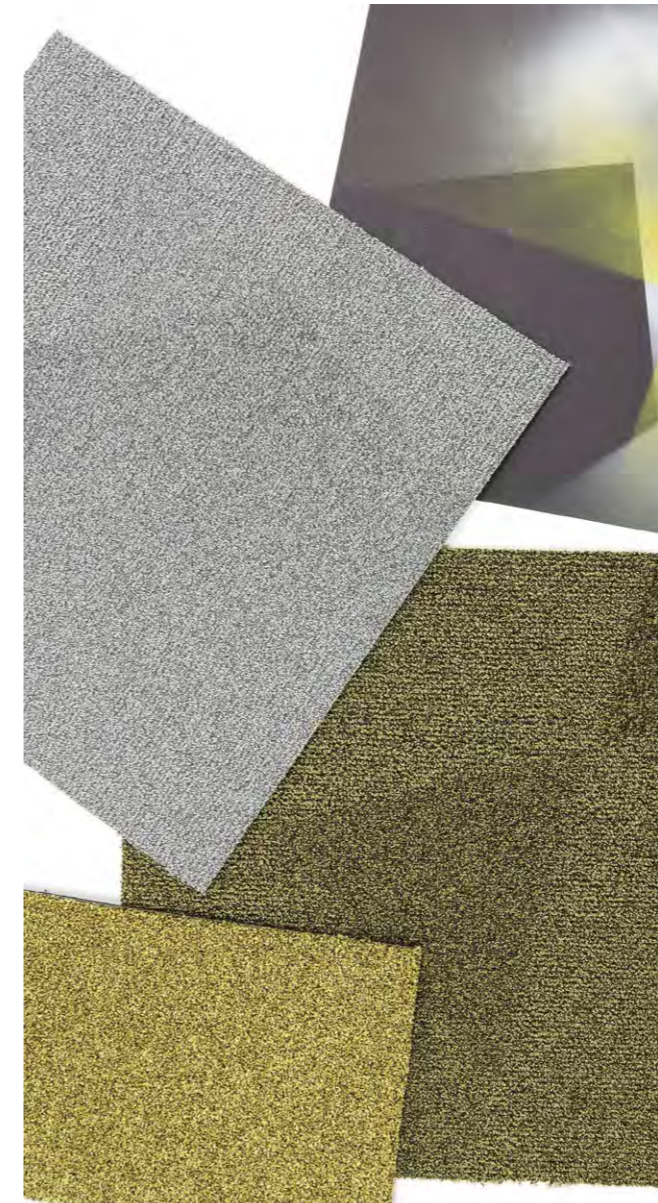

tiltturn ash profile, sky tint and clay screen