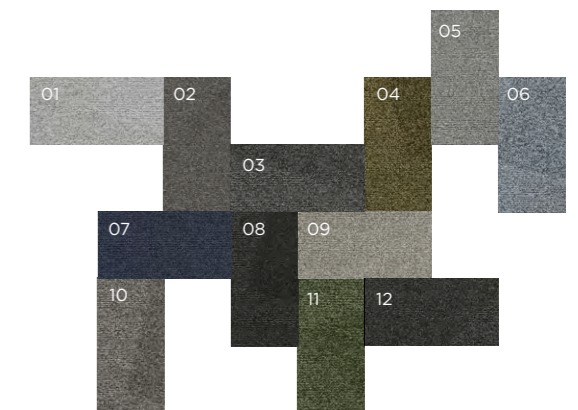

colour bank

- 01 - silver pitch
- 02 - zinc facet
- 03 - grey horizon
- 04 - gold patina
- 05 - light angle
- 06 - sky tint
- 07 - blue facade
- 08 - coal layer
- 09 - clay screen
- 10 - metal edge
- 11 - green space
- 12 - ash profile