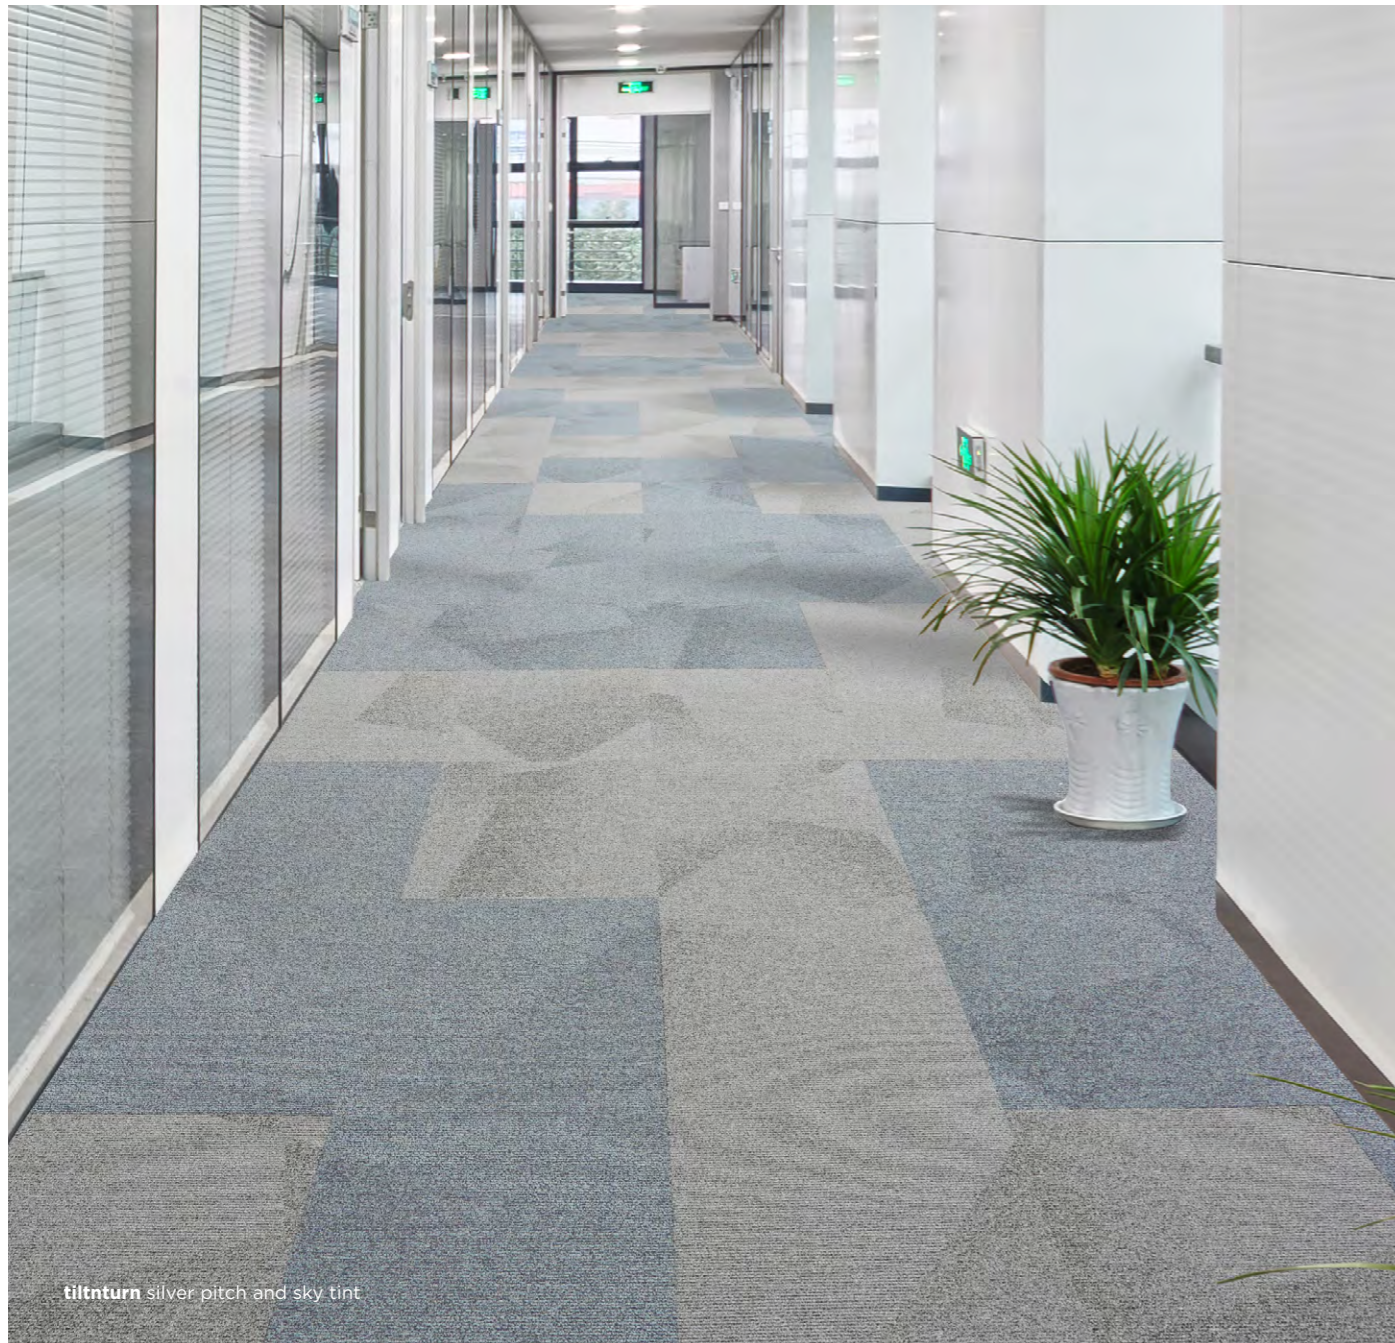

burmatex®

**multilevel loop
tiltnturn**

tiltturn gold patina and coal layer

tiltnturn

tiltnturn silver pitch and sky tint

tiltnturn silver pitch with origin pebble

tiltnturn grey horizon

tiltnturn is inspired by a fascination with how light reflects on and off angled surfaces, bringing life to solid colour. Pops of light and shade sit alongside harmonising mid tones. As the product is installed, new angles and shapes emerge alongside areas of quiet, creating a unique effect in each space. The overall effect is contemporary yet calm and unique.

tiltturn ash profile and green space

The smooth transition from darker tones to lighter tones within tiltturn reflect the amazing effects of light and shadow which surround us every day. All colours work alone, or can be grouped together. Either option will complement other furniture and finishes within each project.

tiltturn ash profile, sky tint and clay screen

Pile Yarn Weight: 770g/m2
Luxury Rating Class: LC3
Wear Classification: Class 33
Yarn: 100% Solution Dyed Nylon
 (Polyamide-PA)

colour bank

- 01 - silver pitch
- 02 - zinc facet
- 03 - grey horizon
- 04 - gold patina
- 05 - light angle
- 06 - sky tint
- 07 - blue facade
- 08 - coal layer
- 09 - clay screen
- 10 - metal edge
- 11 - green space
- 12 - ash profile