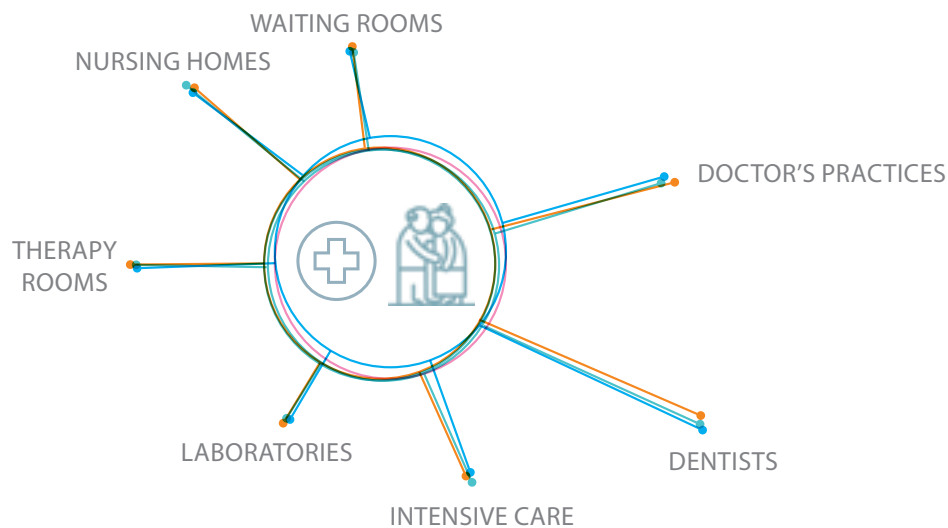

# MARMOLEUM FOR HEALTHCARE AND CARE ENVIRONMENTS

To the present day Marmoleum is chosen as the desired flooring solution for healthcare and care environments. Hospitals, private clinics, aged care facilities and assisted living environments all benefit from using Marmoleum as a hygienic, natural bacteriostatic floor covering solution that is easy to clean and maintain as well as durable, safe and comfortable for both wheeled and foot traffic.