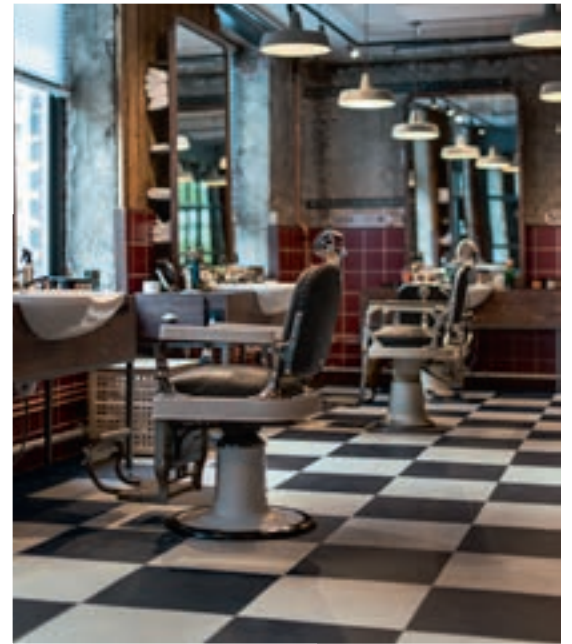

# MARMOLEUM AND OFFICE SPACES

Natural light and color have entered the workspace, creating pleasing and creative surroundings. The Marmoleum ranges create serene and stylish environments that fit the modern office space. Matching linoleum Bulletin Board and Furniture Linoleum can provide modern and functional accents for an efficient working environment.

# MARMOLEUM FOR HEALTHCARE AND CARE ENVIRONMENTS

To the present day Marmoleum is chosen as the desired flooring solution for healthcare and care environments. Hospitals, private clinics, aged care facilities and assisted living environments all benefit from using Marmoleum as a hygienic, natural bacteriostatic floor covering solution that is easy to clean and maintain as well as durable, safe and comfortable for both wheeled and foot traffic.